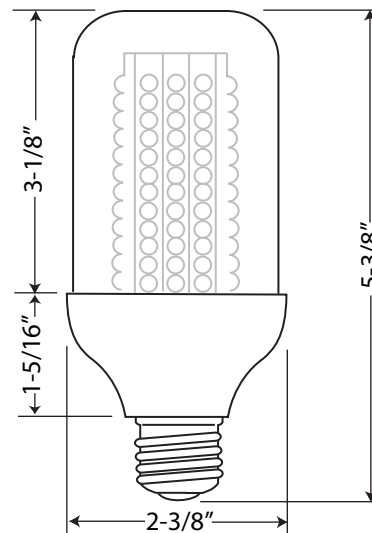

LED 6W Hi Lumen Retrofit Series

LED-CFLA-120-6-104-DL (Daylight)

LED-CFLA-120-6-104-SW (Soft White)

Description:

Fully encapsulated, 120 Volt, 6 Watt, E26 medium base mounting that integrates energy saving LED technology into a standard A19 or CFL format. Available in Soft White (SW) or Daylight (DL).

- 6 Watt, 120 Volt operation.
  Remote transformer not required.
  Operates off of standard house current.
- Soft White 120 lumens SW (3000K) or Daylight 160 lumens DL (5000K)
- Compare to 40W (SW) or 60W (DL) light output.
- 104 on-board LED diodes
- Approximately 50,000 hour lamp life.
- Very low heat output and no harmful gasses.
- Dimmable

Applications:

The 6W CFLA lamp has been designed to retrofit existing incandescent and/or CFL installations, thereby reducing maintenance and energy expenditures - and as an energy saving light source for new fixtures and installations.

- Task lighting
- Hospitality lighting
- Recessed downlighting
- Residential lighting

Dimming:

Standard dimming available.
High (100%), Low (40%).