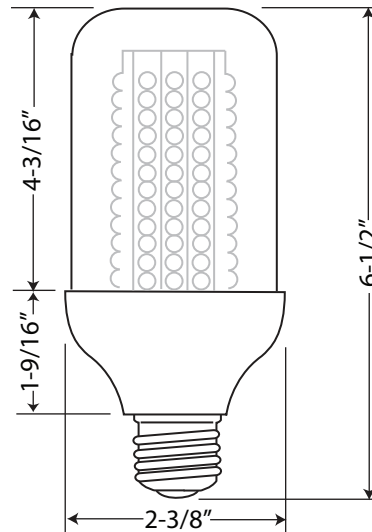

LED 8W Hi Lumen Retrofit Series

Stock No.	Product Description
LED-1423	CFLA-120-8-150-SW (Soft White)
LED-1424	CFLA-120-8-150-DL (Daylight)

Description:

Fully encapsulated, 120 Volt, 8 Watt, E26 medium base mounting that integrates energy saving LED technology into a standard A19 or CFL format. Available in Soft White (SW) or Daylight (DL).

Applications:

The 8W CFLA lamp has been designed to retrofit existing incandescent and/or CFL installations, thereby reducing maintenance and energy expenditures - and as an energy saving light source for new fixtures and installations.

- Task lighting
- Hospitality lighting
- Recessed downlighting
- Residential lighting

Packaging:

Master pack: 50 each

Technical Specifications:

Bulb Type: Standard	Base Type: Medium E26
Bulb Material: Plastic	Replaces: 40W - 60W
Lumens: 400SW / 450DL	Life Time: Up to 50,000 Hrs.
Input Voltage: 120V	Output Power: 8W
Dimensions: 2-3/8" x 6-1/2"	Beam Angle: 175°
Light Source: 150pc LED	Color: (SW) est. 3000K (DL) est. 5400K
Dimmable: No	Warranty: 2 years
Lumens/Watt: 55	Inert Gases: No
UV / IR Radiation: No	