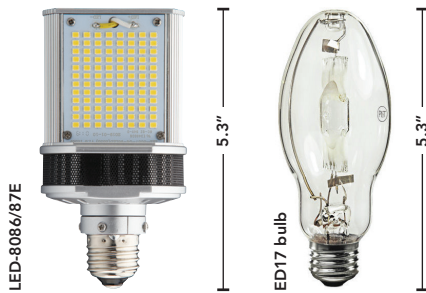

SHOE BOX & WALL PACK RETROFITS HORIZONTAL MOUNTING

largest selection smallest sizes & most available options

same size as the HID equivalent

offers a choice of optics

&
occupancy (OCC) sensor controllable via remote (included)

PART #	UPC	REPLACES	WATTAGE	LUMENS	CCT (K)*	BASE	DLC PRODUCT CODE
LED-8086E50-G4	844006047238	up to 70W HID	20W	2940	5000K	E26	N/A
LED-8087E50-G4	844006084288	up to 100W HID	30W	4255	5000K	E26	N/A
LED-8087M50-G4	844006084332	up to 100W HID	30W	4255	5000K	EX39
LED-8088E50-G4	844006083427	up to 175W HID	50W	7250	5000K	E26	N/A
LED-8088M50-G4	844006083472	up to 175W HID	50W	7250	5000K	EX39
LED-8089M50-G5	844006083526	up to 250W HID	80W	10850	5000K	EX39
LED-8090M50-G4	844006083571	up to 400W HID	110W	14570	5000K	EX39
LED-8090M50-G4-T3	844006083915	up to 400W HID	110W	12840	5000K	EX39
LED-8090M50-G4-T4	844006083922	up to 400W HID	110W	12780	5000K	EX39
LED-8090M50-G4-OCC	844006047108	up to 400W HID	110W	14570	5000K	EX39