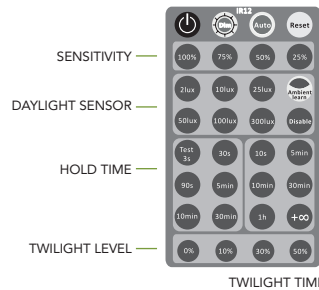

SHOE BOX & WALL PACK RETROFITS HORIZONTAL MOUNTING

largest selection smallest sizes & most available options

same size as the HID equivalent

offers a choice of optics

&
occupancy (OCC) sensor controllable via remote (included)

PART #	UPC	REPLACES	WATTAGE	LUMENS	CCT (K)*	BASE	DLC PRODUCT CODE
LED-8086E50-G4	844006047238	up to 70W HID	20W	2940	5000K	E26	N/A
LED-8087E50-G4	844006084288	up to 100W HID	30W	4255	5000K	E26	N/A
LED-8087M50-G4	844006084332	up to 100W HID	30W	4255	5000K	EX39
LED-8088E50-G4	844006083427	up to 175W HID	50W	7250	5000K	E26	N/A
LED-8088M50-G4	844006083472	up to 175W HID	50W	7250	5000K	EX39
LED-8089M50-G5	844006083526	up to 250W HID	80W	10850	5000K	EX39
LED-8090M50-G4	844006083571	up to 400W HID	110W	14570	5000K	EX39
LED-8090M50-G4-T3	844006083915	up to 400W HID	110W	12840	5000K	EX39
LED-8090M50-G4-T4	844006083922	up to 400W HID	110W	12780	5000K	EX39
LED-8090M50-G4-OCC	844006047108	up to 400W HID	110W	14570	5000K	EX39