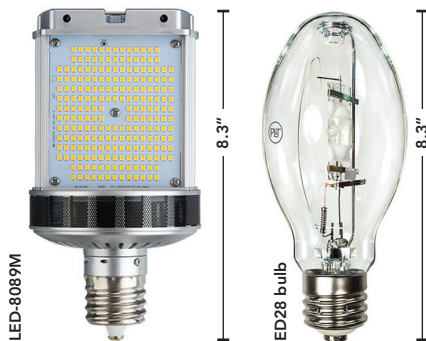

SHOE BOX & WALL PACK RETROFITS HORIZONTAL MOUNTING

largest selection smallest sizes & most available options

same size as the HID equivalent

offers a choice of optics

&
occupancy (OCC) sensor controllable via remote (included)

PART #	UPC	REPLACES	WATTAGE	LUMENS	CCT (K)*	BASE	DLC PRODUCT CODE
LED-8086E50-G4	844006047238	up to 70W HID	20W	2940	5000K	E26	N/A
LED-8087E50-G4	844006084288	up to 100W HID	30W	4255	5000K	E26	N/A
LED-8087M50-G4	844006084332	up to 100W HID	30W	4255	5000K	EX39
LED-8088E50-G4	844006083427	up to 175W HID	50W	7250	5000K	E26	N/A
LED-8088M50-G4	844006083472	up to 175W HID	50W	7250	5000K	EX39
LED-8089M50-G5	844006083526	up to 250W HID	80W	10850	5000K	EX39
LED-8090M50-G4	844006083571	up to 400W HID	110W	14570	5000K	EX39
LED-8090M50-G4-T3	844006083915	up to 400W HID	110W	12840	5000K	EX39
LED-8090M50-G4-T4	844006083922	up to 400W HID	110W	12780	5000K	EX39
LED-8090M50-G4-OCC	844006047108	up to 400W HID	110W	14570	5000K	EX39