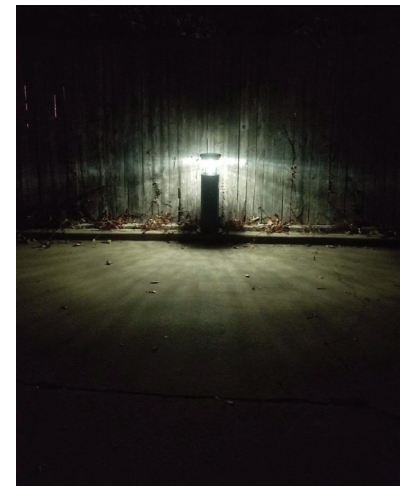

Solera
SOLAR LIGHTING™

FREE TO SHINE

100%
POWERED BY
THE SUN

SOLAR APPLICATION PHOTOS

Go completely off-grid with our solar light fixtures.
All-in-one designs, solar panel and battery are built into the LED fixture.

SOLAR FLOOD LIGHT - 20W, 2000 LUMENS
Socrates Sculpture Garden, NYC
Sculpture = 15' tall

SOLAR DISPLAY LIGHT - 20W, 2000 LUMENS
Install Height = 7'

8W SOLAR AREA LIGHT - 8W, 1600 LUMENS

SOLAR WALL PACK - 7W, 700 LUMENS

SOLAR WALL MOUNT LIGHT - 4W, 400 LUMENS
Install Height = 10'

SOLAR BOLLARD LIGHT - 2W, 266 LUMENS

Solera
SOLAR LIGHTING™

FREE TO SHINE

100%
POWERED BY
THE SUN

SOLAR APPLICATION PHOTOS

SOLAR POST TOP - 20W, 2000 LUMENS