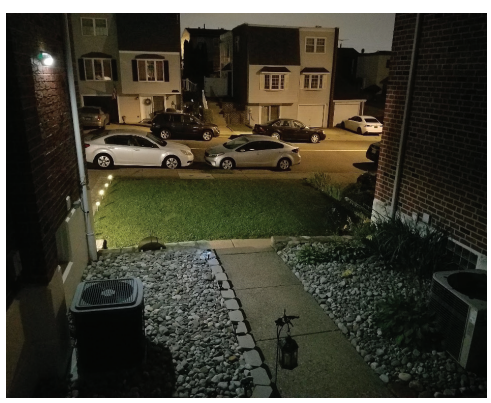

Solera
SOLAR LIGHTING™

FREE TO SHINE

100%
POWERED BY
THE SUN

SOLAR APPLICATION PHOTOS

Go completely off-grid with our solar light fixtures.
All-in-one designs, solar panel and battery are built into the LED fixture.

SOLAR FLOOD LIGHT - 20W, 2000 LUMENS
Socrates Sculpture Garden, NYC
Sculpture = 15' tall

SOLAR DISPLAY LIGHT - 20W, 2000 LUMENS
Install Height = 7'

8W SOLAR AREA LIGHT - 8W, 1600 LUMENS

SOLAR WALL PACK - 7W, 700 LUMENS

SOLAR WALL MOUNT LIGHT - 4W, 400 LUMENS
Install Height = 10'

SOLAR BOLLARD LIGHT - 2W, 266 LUMENS

Solera
SOLAR LIGHTING™

FREE TO SHINE

100%
POWERED BY
THE SUN

SOLAR APPLICATION PHOTOS

SOLAR POST TOP - 20W, 2000 LUMENS

SOLAR AREA LIGHT - 30W, 6000 LUMENS
Delano High School, CA
Fixture Height = 15'

SOLAR AREA LIGHT - 30W, 6000 LUMENS
St. Paul's Church, MD - Fixture Height = 15'

SOLAR FLOOD LIGHT - 20W, 2000 LUMENS
Charlotte Medical Plaza, NC