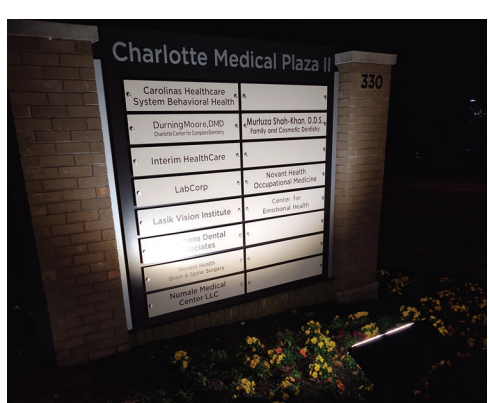

SOLAR AREA LIGHT - 30W, 6000 LUMENS
Delano High School, CA
Fixture Height = 15'

SOLAR AREA LIGHT - 30W, 6000 LUMENS
St. Paul's Church, MD - Fixture Height = 15'

SOLAR FLOOD LIGHT - 20W, 2000 LUMENS
Charlotte Medical Plaza, NC