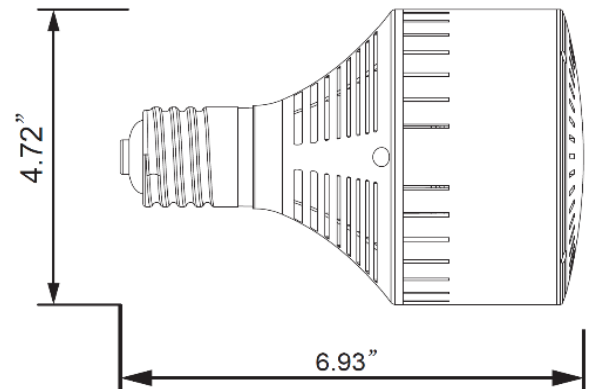

LED-8055M 30W LED for HID Retrofit for Recessed Can / Flood

Models

LED-8055MXX, 120-277VAC, cULus, 2700K, 4000K or 5700K CCT, E39

LED-8055MXXC, 120-347VAC, cUL, 2700K, 4000K or 5700K CCT, E39

Features

- > 30W LED Replaces 100W MH or HPS HID Lamps
- > UL approved for damp environments and enclosed fixtures
- > Advanced active cooling: Active cooling and dynamic temperature control
- > 50,000 hour rated LED life (supported by LM80 and ISTMT reports (see website)
- > 5 Year Limited Warranty - see website for details
- > UL1598C retains fixture UL Listing

Technical Specifications

Models US/CAN	LED-8055M27	LED-8055M42	LED-8055M57	LED-8055M27C	LED-8055M42C	LED-8055M57C
CCT	2700K	4200K	5700K	2700K	4200K	5700K
Power Consumption	30 watts					
Replaces	100w MH/HPS					
Mounting	E39					
Voltage	120-277VAC (USA)					
LED Type	24 Hongli SMD LED's					
Beam Angle	120°					
Dimmable	No					
Operating Temp	-40°F - +122°F					
Rated R70 Life	>50,000 Hrs.					
Warranty	5 Year Limited*					
LM79 Specifications	Yes	Yes	Yes	Yes	Yes	Yes
Power (W)	30.2	32.3	32.2	30.2	32.3	32.2
CCT	2783	4105	5958	2783	4105	5958
Lumen Output	2537.2	2841.7	2885.7	2537.2	2841.7	2885.7
Efficacy	83	88	89	83	88	89
THD @ 277V	13.40%	13.40%	10.90%	13.40%	13.40%	10.90%
PF @ 277V	0.9	0.911	0.918	0.9	0.911	0.918
CRI:	82.2	88	88.3	82.2	88	88.3
R9	9	29	37	9	29	37
Duv	-0.00115	0.00127	-0.00103	-0.00115	0.00127	-0.00103
Packaging	4 / Master Carton					
Unit	6.1" x 6.1" x 8.46" 1.80 lbs.					
Master	12.8" x 12.8" x 9.1" 8.0 lbs.					

Mounting Orientation			Minimum Fixture Size Requirements (inches)	
Base Up	Base Down	Horiz	Length	8.93
			Width	6.72
Approved	Approved	Approved	Height	6.72
			Cu. Inches	403.3

188 S. Northwest Highway • Cary, IL 60013