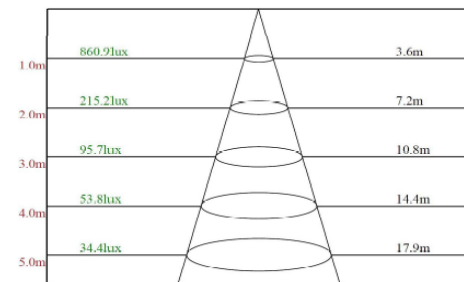

Lux Distance Curve

Installation Notes:

- Ballast must be bypassed
- Installing surge/lightning protectors is highly recommended

LED Power Consumption (Watts)	HID Power Consumption (Watts)	HID Ballast Power Consumption (Watts)	Total Savings (Watts)	Annual Energy Savings (14 hrs/day)	Lifetime Energy Savings (over 50,000 hrs)
30	100	15	85	$48	$468

Mounting Orientation			Minimum Fixture Size Requirements (inches)	
Base Up	Base Down	Horiz	Length	8.93
			Width	6.72
Approved	Approved	Approved	Height	6.72
			Cu. Inches	403.3

188 S. Northwest Highway • Cary, IL 60013

(847) 380-3540 • FAX: (847) 380-3542

www.led-llc.com