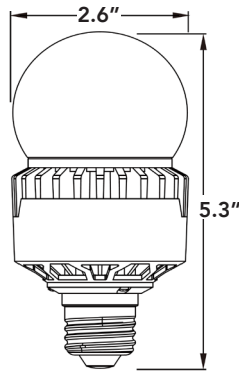

01.08.20 Information is subject to change without notice.

A21/A23 HIGH OUTPUT RETROFITS 360° OMNI DIRECTIONAL DESIGN

LED-8015E

LED-8017E

LED-8018E

LED-8018M

LED-8019M

ORDERING GUIDE