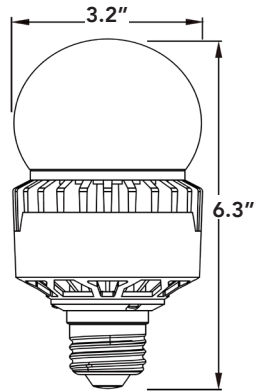

01.08.20 Information is subject to change without notice.

A21/A23 HIGH OUTPUT RETROFITS 360° OMNI DIRECTIONAL DESIGN

LED-8015E

LED-8017E

LED-8018E

LED-8018M

LED-8019M

ORDERING GUIDE