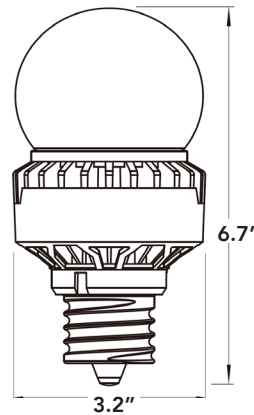

01.08.20 Information is subject to change without notice.

A21/A23 HIGH OUTPUT RETROFITS 360° OMNI DIRECTIONAL DESIGN

LED-8015E

LED-8017E

LED-8018E

LED-8018M

LED-8019M

ORDERING GUIDE