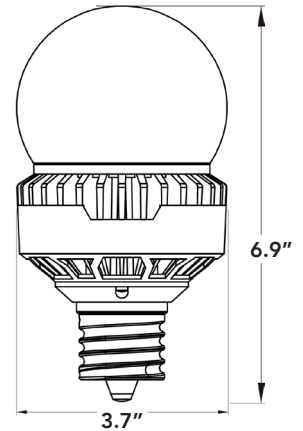

01.08.20 Information is subject to change without notice.

A21/A23 HIGH OUTPUT RETROFITS 360° OMNI DIRECTIONAL DESIGN

LED-8015E

LED-8017E

LED-8018E

LED-8018M

LED-8019M

ORDERING GUIDE