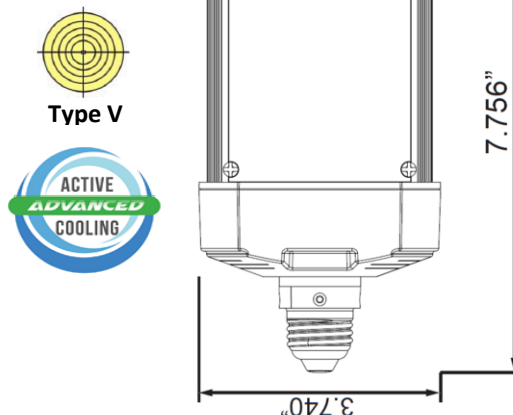

**LED-8088E 50W LED METAL HALIDE BALLAST COMPATIBLE FOR SHOEBOX/WALLPACK**

**Models**

LED-8088EXX-MHBC, 4000K or 5700K CCT, E26

**Features**

- 50 Watt LED Replaces existing 150w or 175w Metal Halide Lamp
- Operates with pulse start and probe start magnetic 150W & 175W Metal Halide Ballasts only
- Optimized for High Bay HID fixture with PC or Glass Globe
- Type V Optics
- UL Component approved for damp environments (USA & Can)
- Advanced active cooling, Sunon Mag-lev >70,000 hr. fan with temperature control ensures long LED life
- E26 Edison Base
- >50,000 rated LED life
- 5 year limited warranty (see website for details)
- Rated for enclosed fixture

**Technical Specifications**

Models US/CAN	LED-8088E40-MHBC	LED-8088E57-MHBC
<b>CCT</b>	<b>4000K</b>	<b>5700K</b>
<b>Power Consumption</b>	<b>50 watts</b>	
<b>Total Wattage w/175w M57 Ballast</b>	<b>77.8</b>	
<b>Total Wattage w/150w M102/M81 Ballast</b>	<b>124</b>	
<b>Replaces</b>	<b>150W &amp; 175W MH</b>	
<b>Mounting</b>	<b>E26</b>	
<b>Compatible Metal Halide Ballasts</b>	<b>150W &amp; 175W Pulse or Probe Start Ballasts</b>	
<b>LED Type</b>	<b>2835</b>	
<b>Beam Angle</b>	<b>Type V</b>	
<b>Dimmable</b>	<b>No</b>	
<b>Operating Temp</b>	<b>-40°F - +122°F</b>	
<b>Rated R70 Life</b>	<b>Up to 50,000 Hrs.</b>	
<b>Warranty</b>	<b>5 Year Limited*</b>	

**Lux Distance Curve**

LM79 Specifications	Yes	Yes
<b>Power (W) w/175W Ballast</b>	<b>77.8</b>	<b>77.8</b>
<b>CCT</b>	<b>3947</b>	<b>5826</b>
<b>Light Output</b>	<b>6079</b>	<b>5984</b>
<b>Efficacy</b>	<b>116</b>	<b>115</b>
<b>THD @ 277V</b>	<b>42.06%</b>	<b>41.81%</b>
<b>PF @ 277V</b>	<b>0.688</b>	<b>0.684</b>
<b>CRI:</b>	<b>87.1</b>	<b>85</b>
<b>R9</b>	<b>26</b>	<b>23</b>
<b>Duv</b>	<b>0.00124</b>	<b>0.00145</b>